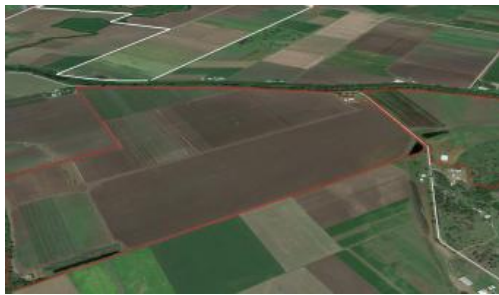

Mount Tarampa

LOCKYER CREEK CULTIVATION 318 Acres

Great Opportunity to Secure this Very Productive Farm. Adjoining Properties also available.

- * 318.83 Acres or 128.83 Ha Total on 3 Titles
- * Approx 285 Acres of Cultivation
- * 6" & 12" Underground Mains
- * Approx 140 Acres of Permanent Sprinklers
- * 7 Equipped Bores and 3 Unequipped
- * 2 x Turkey Nests with 25Hp & 30Hp Pumps
- * Water Licence from Lockyer Creek
- * 55m x 20m Packing Shed, Fully Concreted and Powered with Newly Built Cold Room (No Motors)
- * 32m x 12m Enclosed Shed Powered
- * 2 x Machinery Sheds
- * 3 Bedroom 1 Bathroom Hi-Set Timber Home
- * Bordering The Lockyer Creek
- * Currently used for the growing of:- Sweet Corn, Green Beans, Leafy Salads, Tomatoes, Pumkins Ect
- * Adjoining 250 and 418 Acre Cultivation Farms also available